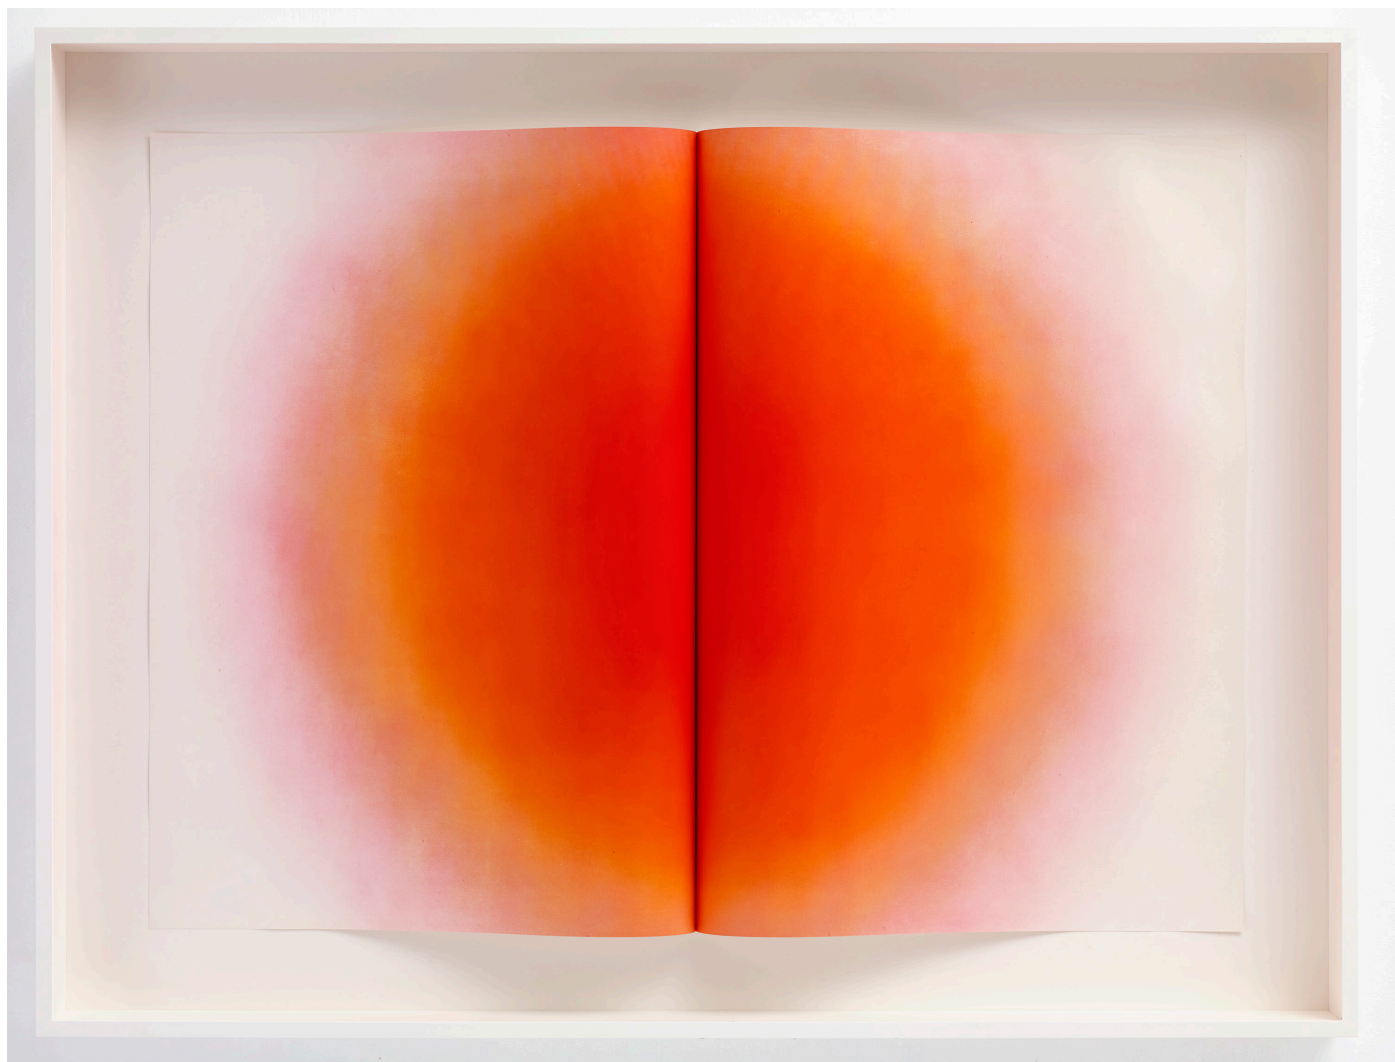

# Fold, II 2014

**Anish Kapoor**

Colour etching on two sheets

Printed on 350gsm Hahnemühle bright white paper

Each sheet measures 96.5 × 72.5 cm (38 × 28½ in)

Framed work measures 120 × 157 × 12.8 cm

Edition of 20