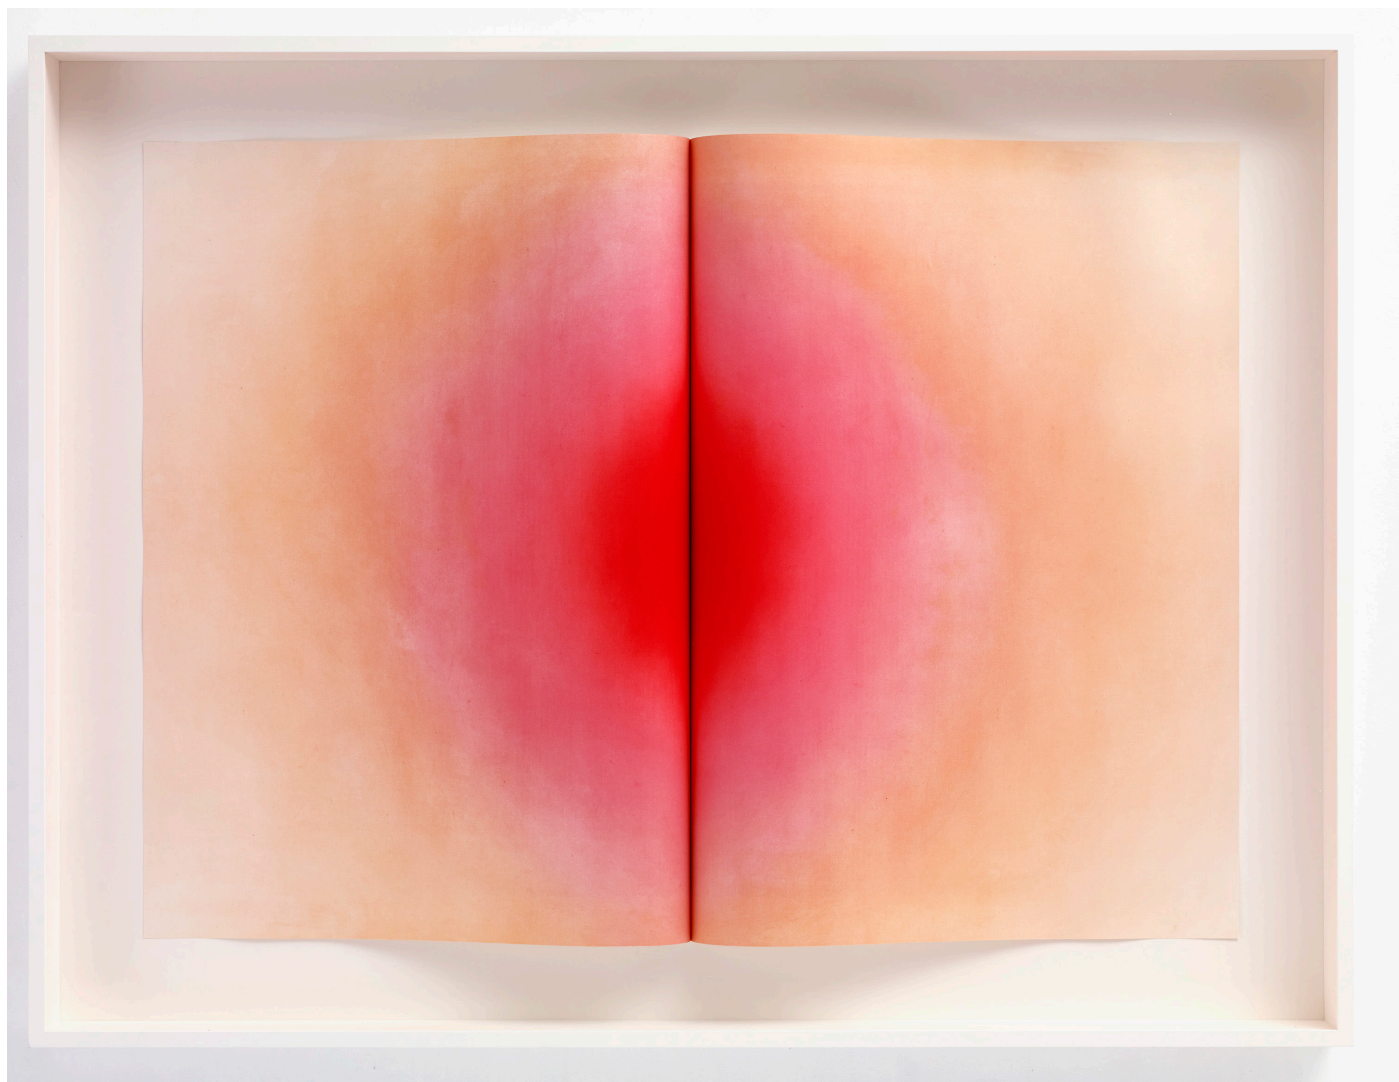

Fold, I 2014

Anish Kapoor

Colour etching on two sheets

Printed on 350gsm Hahnemühle bright white paper

Each sheet measures 96.5 × 72.5 cm (38 × 28½ in)

Framed work measures 120 × 157 × 12.8 cm

Edition of 20