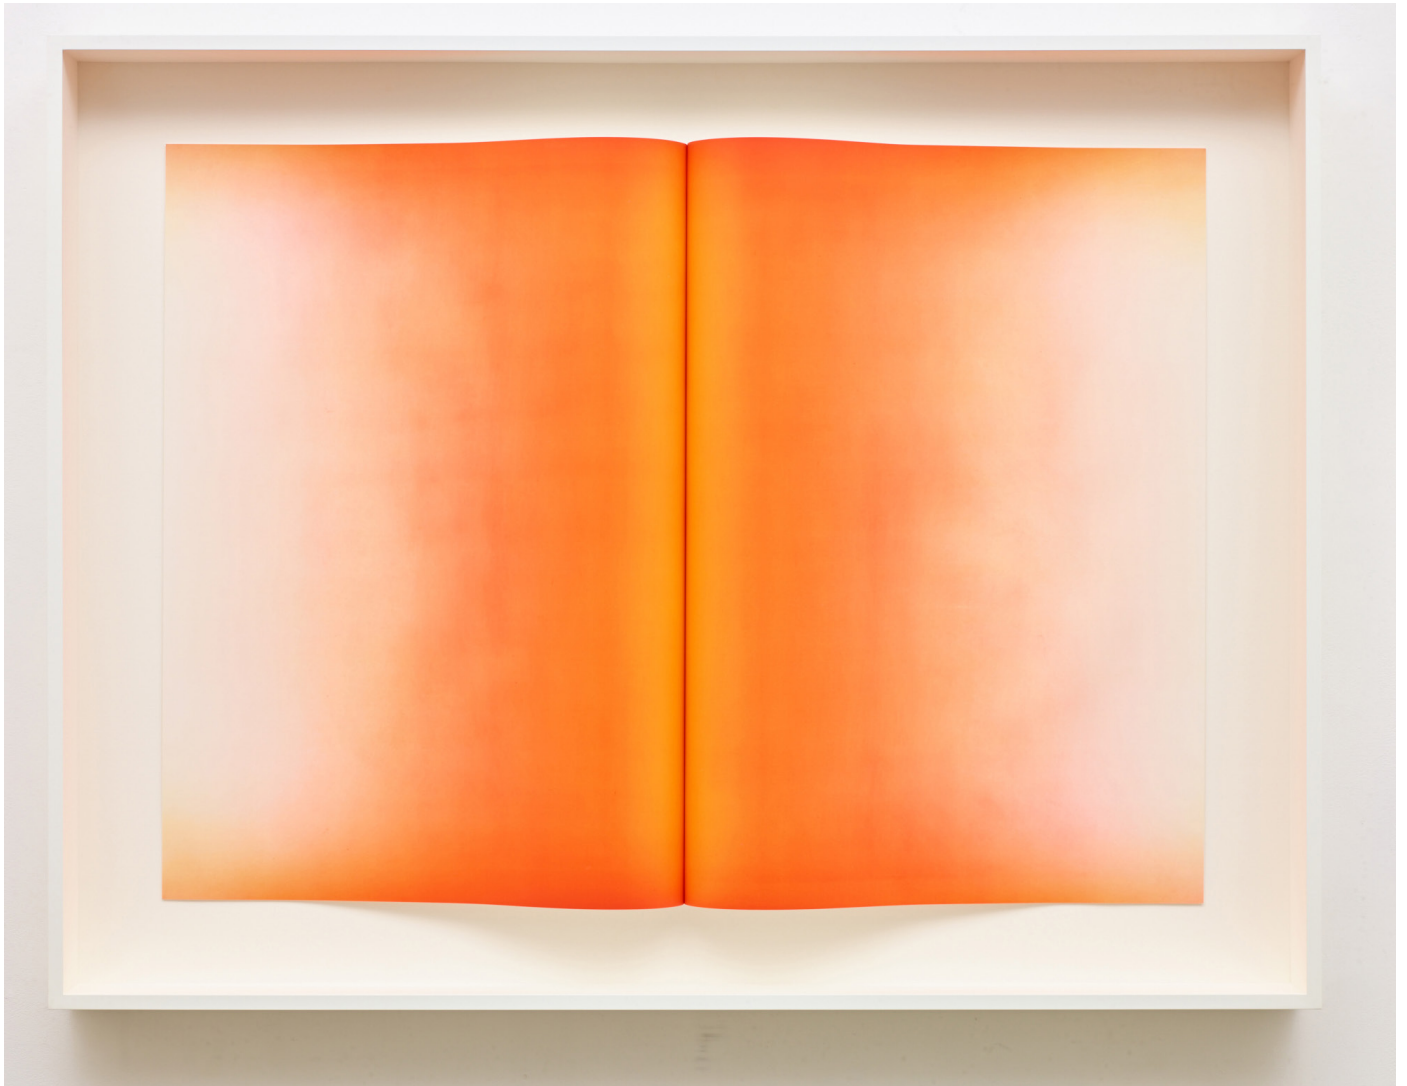

# Fold VI 2016

**Anish Kapoor**

Colour etching on two sheets, published in an edition of 20

Each sheet measures 96.5 × 72.5 cm (38 × 28½ in)

Framed size: 119.8 × 157 × 12.8 cm (61¾ × 47¼ × 5⅛ in)

Accompanied by a signed and numbered certificate