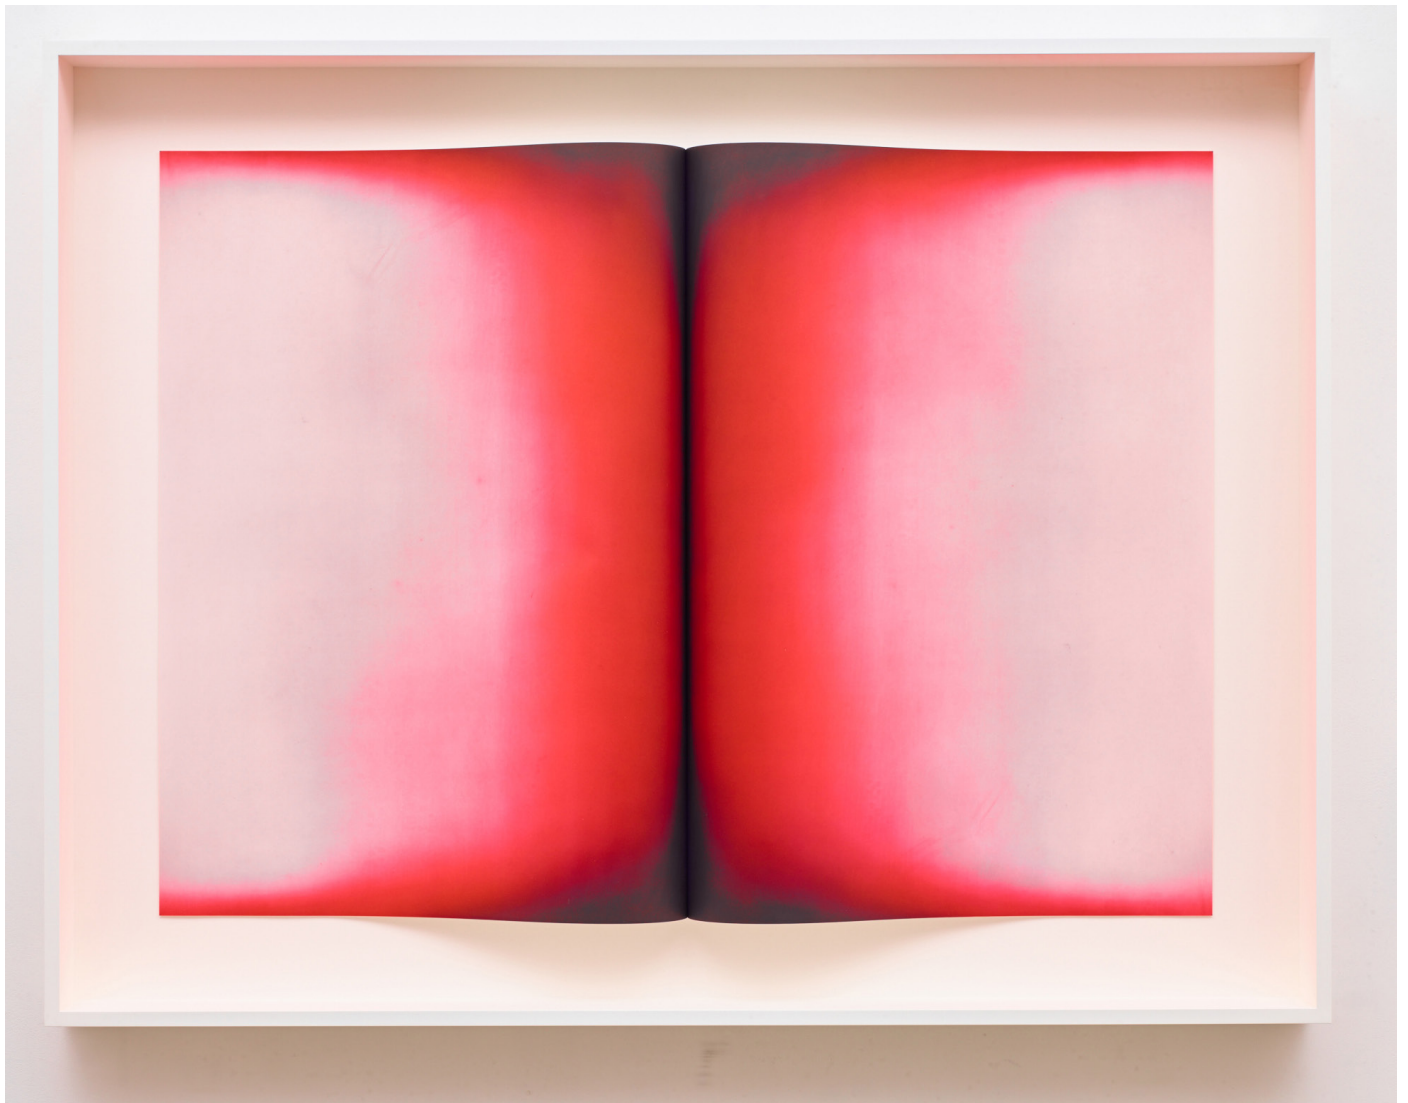

Fold V 2016

Anish Kapoor

Colour etching on two sheets, published in an edition of 20

Each sheet measures 96.5 × 72.5 cm (38 × 28½ in)

Framed size: 119.8 × 157 × 12.8 cm (61¾ × 47¼ × 5⅛ in)

Accompanied by a signed and numbered certificate